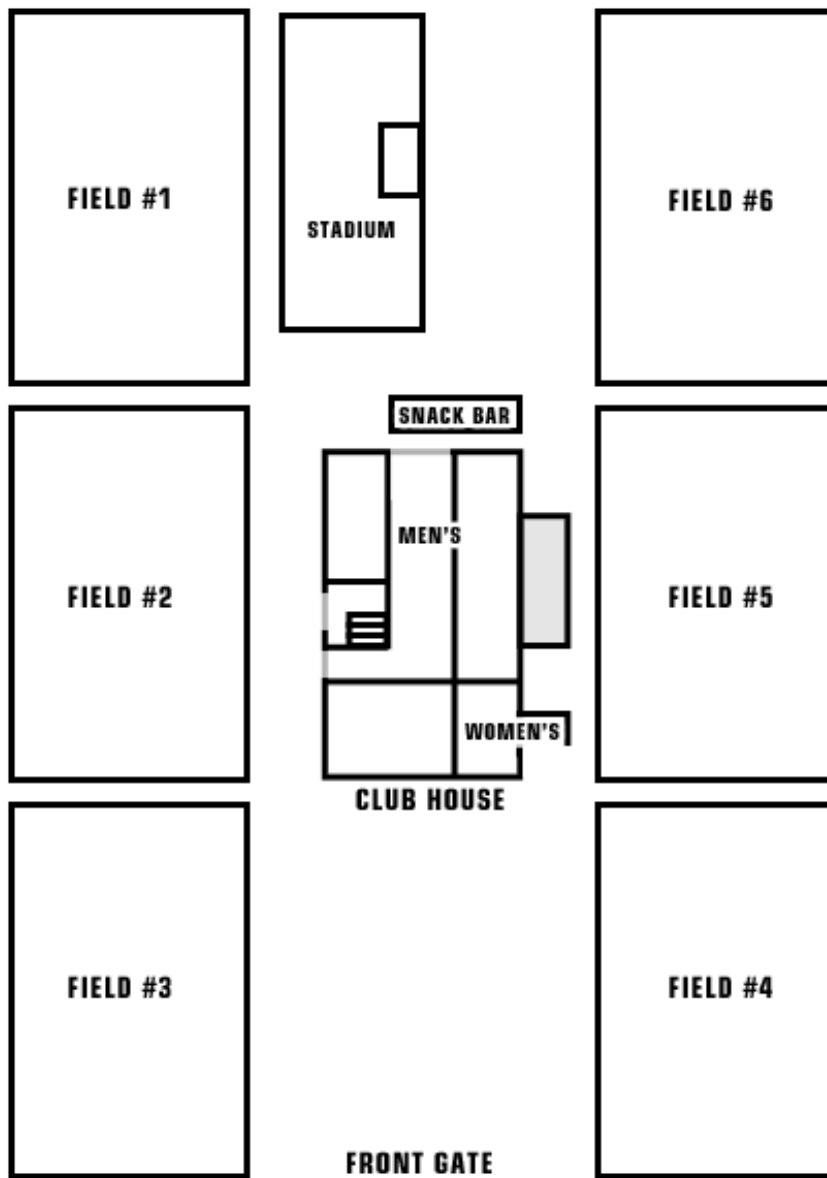

FIELDS A – C FLETCHERS FIELDS
2743 19th Avenue, Markham,

Directions –

401 to the 404/Don Valley Parkway

Merge onto ON-404 N

Drive North on Highway 404, exit at Elgin Mills Rd

Turn right off of exit onto Elgin Mills (East)

Turn left at the lights at Woodbine Ave

Drive North on Woodbine to 19th Ave

Turn left at 19th Ave

Fletcher's Fields will be on the left side.

FLETCHERS FIELDS ALLOCATIONS

- Field 5 – A Field
- Field 6 – B Field
- Field 4 – C Field
- Field 3 – D Field
- Field 2 – E Field
- Field 1 – F Field