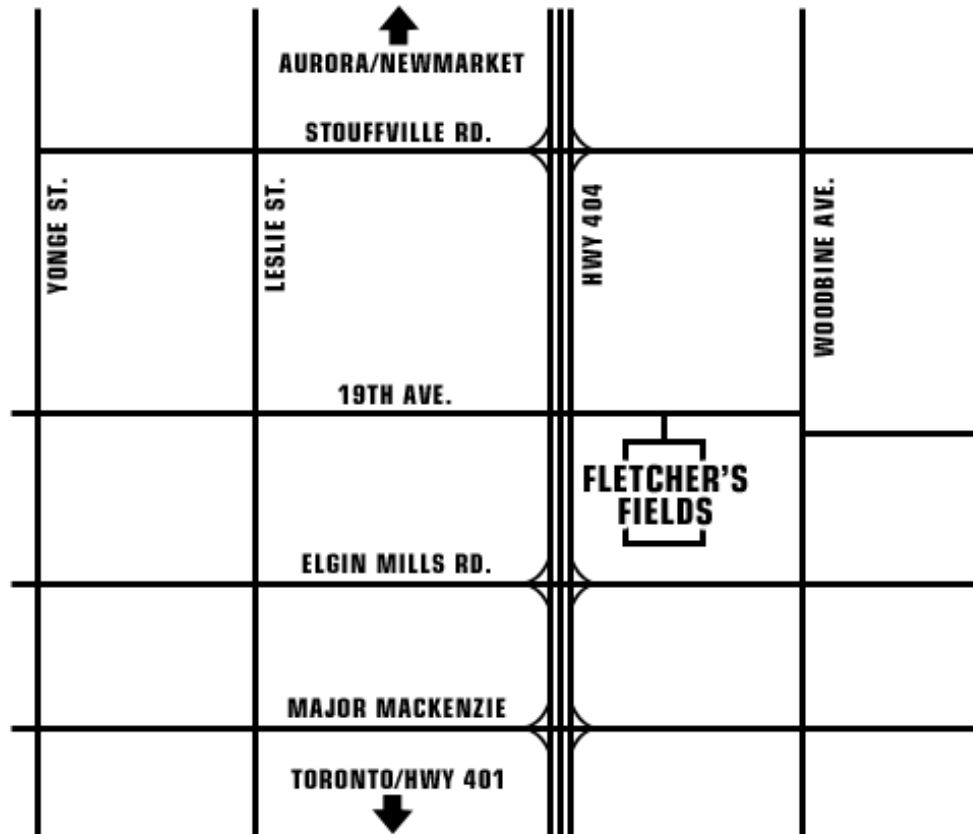

FIELDS A – C FLETCHERS FIELDS
2743 19th Avenue, Markham,

Directions –

401 to the 404/Don Valley Parkway

Merge onto ON-404 N

Drive North on Highway 404, exit at Elgin Mills Rd

Turn right off of exit onto Elgin Mills (East)

Turn left at the lights at Woodbine Ave

Drive North on Woodbine to 19th Ave

Turn left at 19th Ave

Fletcher's Fields will be on the left side.

FLETCHERS FIELDS ALLOCATIONS

- Field 5 – A Field
- Field 6 – B Field
- Field 4 – C Field
- Field 3 – D Field
- Field 2 – E Field
- Field 1 – F Field