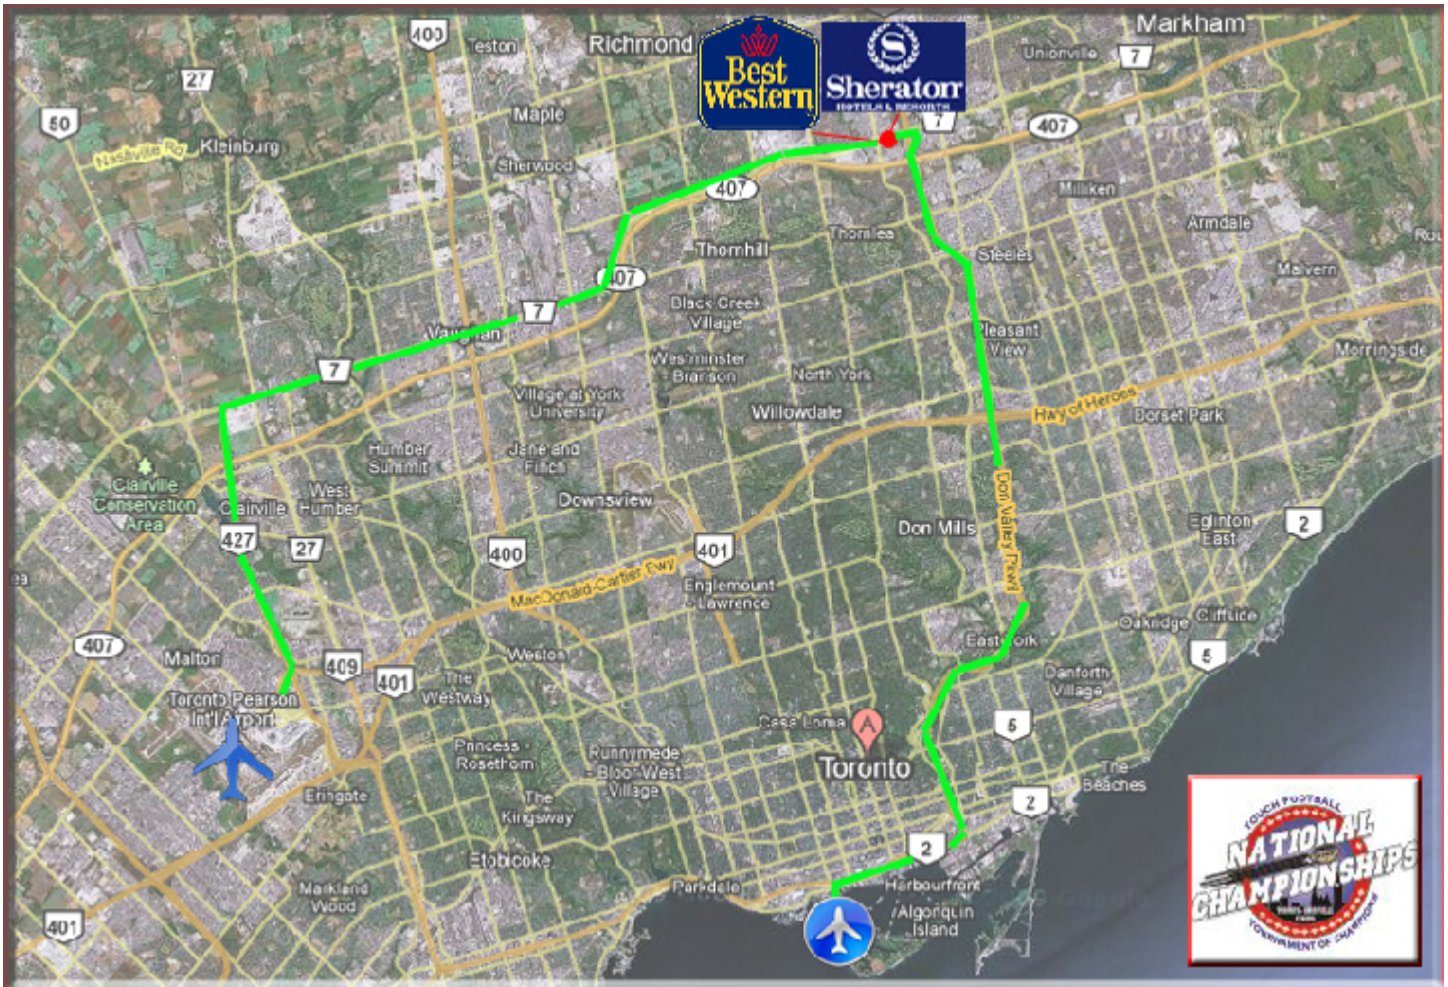

DIRECTIONS TO HOST HOTEL FROM AIRPORTS

Best Western/Sheridan Hotel 600 Highway 7, Markham, Ontario (1-800-668-0101)

Lester B. Pearson International

Address: 3111 Convair Drive | Mississauga, ON | L5P 1B2

Tel: 1 416 776-3000

From airport take 409 east to 427 North. North on 427 to right on Highway 7 (Queen Street East). Highway 7 east to Leslie Ave. Left on Leslie Ave, immediate right into Best Western/Sheridan Hotel parking lot. Travel time, about 30 minutes.

Toronto City Centre

Address: 60 Harbour Street | Toronto, ON | M5J 1B7

Tel: 1 416 203-6942

From airport take Highway 2 east (Gardiner Expressway) to left on Don Valley Parkway north. Don Valley Pkwy north to highway 404- Newmarket. Don Valley Pkwy becomes 404 north at 401; no exiting required. Travel 404 north to highway 7. Exit at highway 7 and turn left on highway 7 heading west. At first lights; E Beaver Creek Rd., turn right, immediate left into Best Western/Sheridan Hotel parking lot. Travel time about 45 minutes.