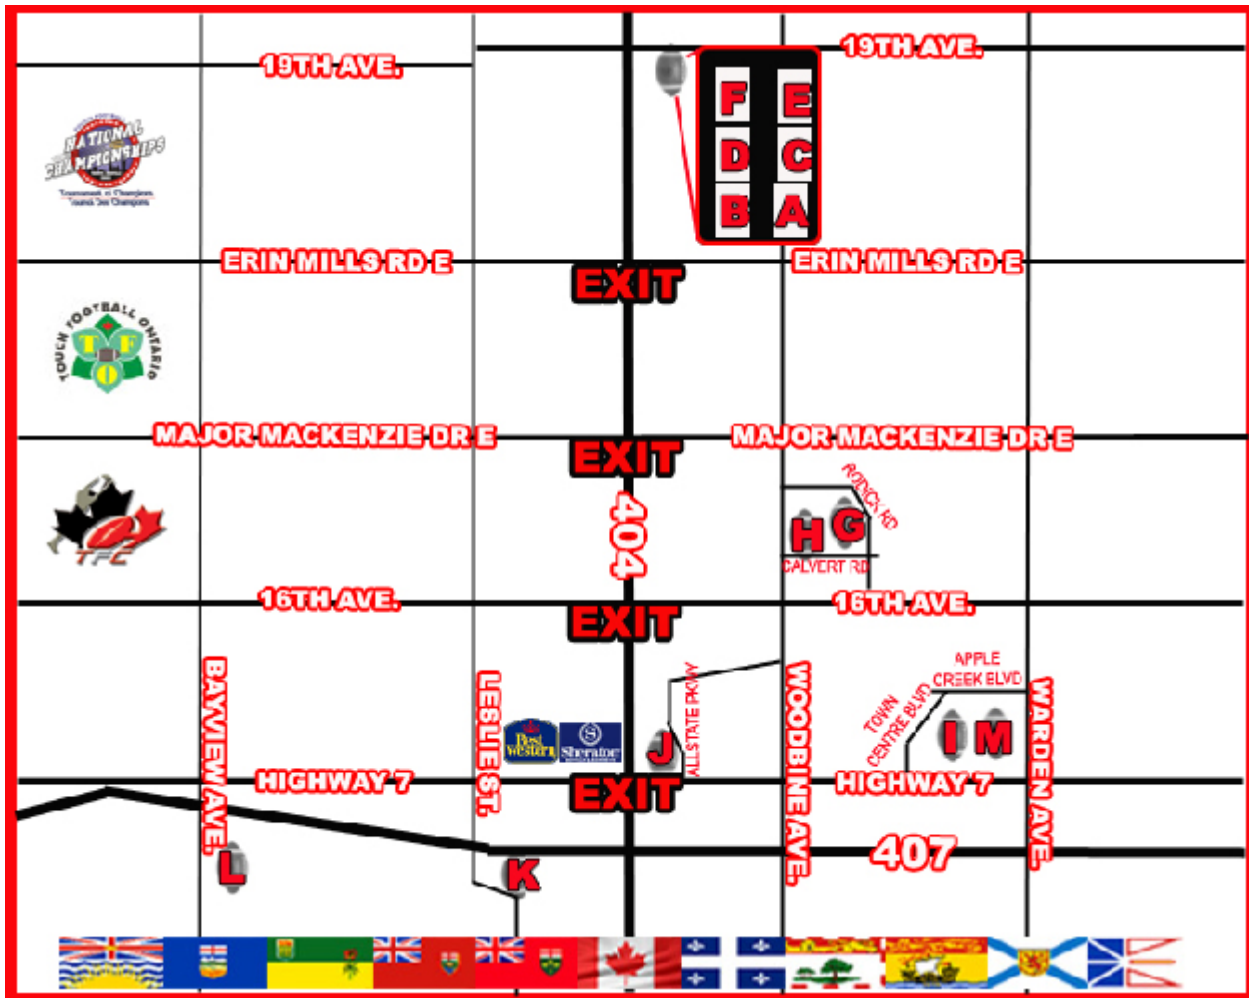

2009 T.O.C. Field Map and Addresses

A,B,C,D,E,F – Fletcher Fields, 19th Avenue Markham

G – St. Augustine C.H.S., 2188 Rodick Rd., Markham

H – Ashton Meadows Park, 230 Calvert Rd., Markham

I – Unionville H.S., West field, 201 Town Centre Blvd., Unionville

J – Seneca College, 8 Seneca Way, Markham

K – Sir Robert C.H.S., 8108 Leslie St., Thornhill

L – Thornlea S.S., 8075 Bayview Ave., Thornhill

M - Unionville H.S., East field, 201 Town Centre Blvd., Unionville - enter off Apple Creek Blvd.