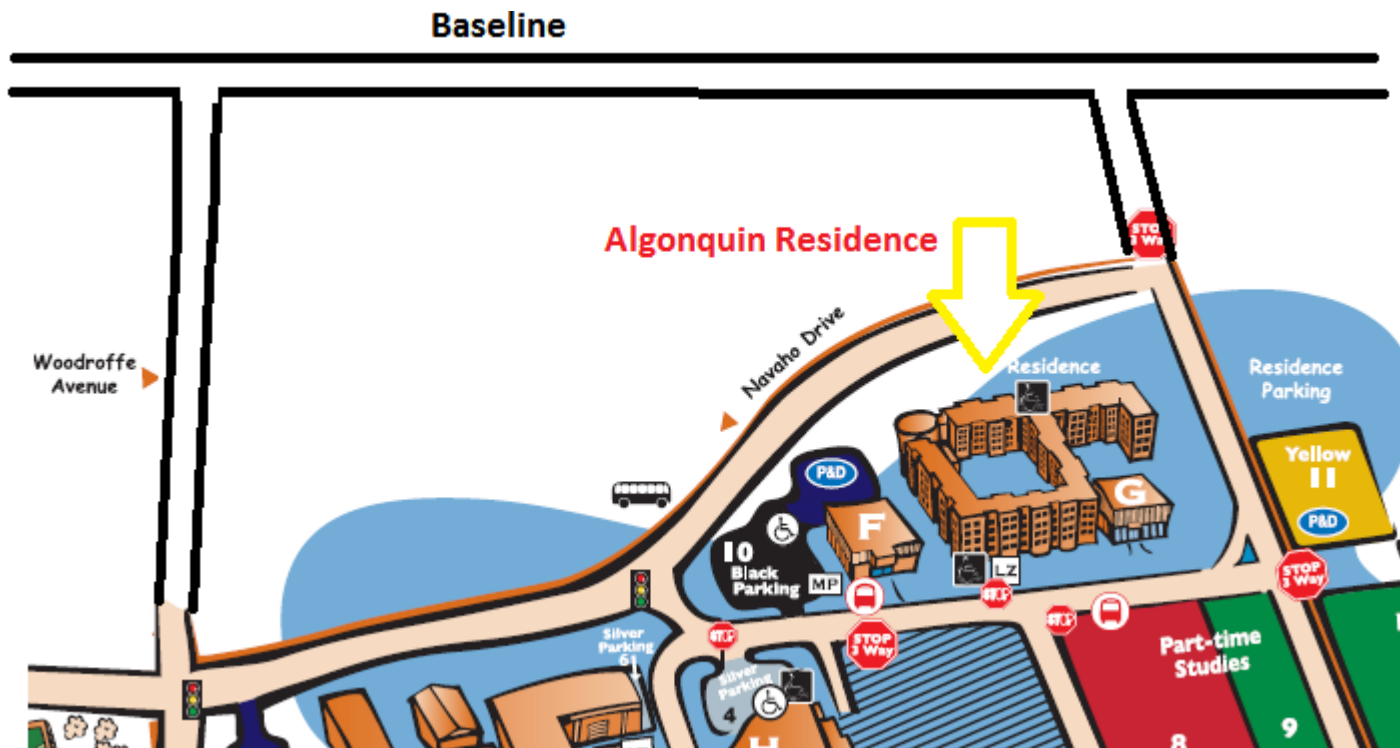

### Algonquin Residence

1385 Woodroffe Avenue

Ottawa, Ontario

K2G 1V8

<http://maps.google.ca/maps?q=algonquin&ll=45.350683,-75.753779&spn=0.006854,0.016469&sll=45.320715,-75.743926&sspn=0.238022,0.587082&near=Woodroffe+Ave,+Ottawa,+ON&geocode=CZGjxSuGvcgKFQuKswldSj18-ymXXnsFgwfOTDEEbRcnKHkp3g&fll=45.34744,-75.751204&fspn=0.006854,0.016469&z=17>