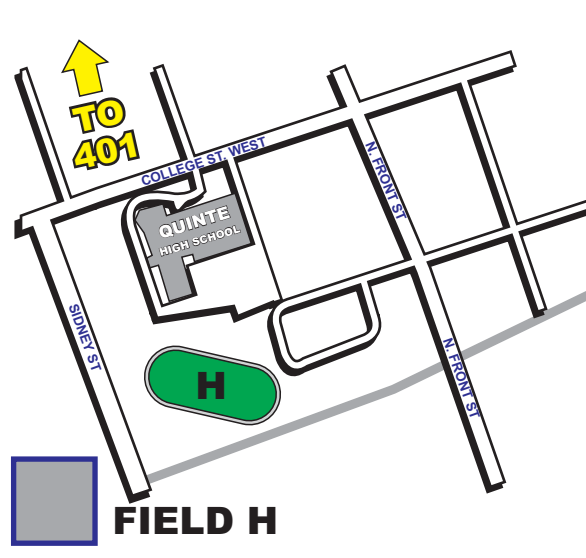

- A-B-C M.A. Sills Park (3) fields
- D Loyalist College (1) field
- E-F Zwicks Park (2) fields
- G Bridge St (1) field
- H Quinte H.S. (1) field
- J Moira H.S. (1) field
- HOST HOTEL

MAIN FIELDS M.A. SILL'S PARK

**FIELDS
A - B - C**

**19 Harder Dr.
Parking Off Palmer Rd.**

LOYALIST COLLEGE

FIELD D

**376 Wallbridge Loyalist Road
Parking Off Wallbridge Loyalist**

ZWICK'S PARK

FIELDS E - F

**Baybridge & Dundas St. West
Parking Off Mary St**

BRIDGE STREET

FIELD G

**351 Bridge St.
Parking Off Bridge St.**

QUINTE HIGH SCHOOL

FIELD H

**43 College St. West
Parking Behind Quinte H.S.**

MOIRA HIGH SCHOOL

FIELD J

**275 Farley Ave @ Victoria Ave.
Parking Behind Moira H.S.**