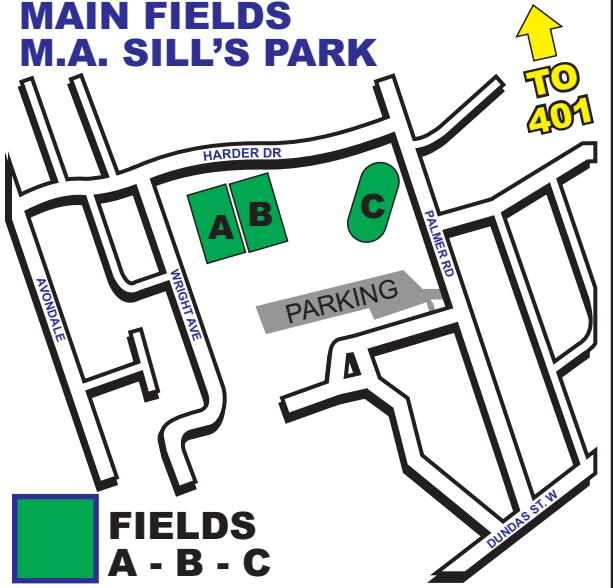

- A-B-C M.A. Sills Park (3) fields
- D Loyalist College (1) field
- E-F Zwicks Park (2) fields
- G Bridge St (1) field
- H Quinte H.S. (1) field
- J Moira H.S. (1) field
- HOST HOTEL

MAIN FIELDS M.A. SILL'S PARK

**FIELDS
A - B - C**

**19 Harder Dr.
Parking Off Palmer Rd.**

LOYALIST COLLEGE

FIELD D

**376 Wallbridge Loyalist Road
Parking Off Wallbridge Loyalist**

ZWICK'S PARK

FIELDS E - F

**Baybridge & Dundas St. West
Parking Off Mary St**

BRIDGE STREET

FIELD G

**351 Bridge St.
Parking Off Bridge St.**

QUINTE HIGH SCHOOL

FIELD H

**43 College St. West
Parking Behind Quinte H.S.**

MOIRA HIGH SCHOOL

FIELD J

**275 Farley Ave @ Victoria Ave.
Parking Behind Moira H.S.**