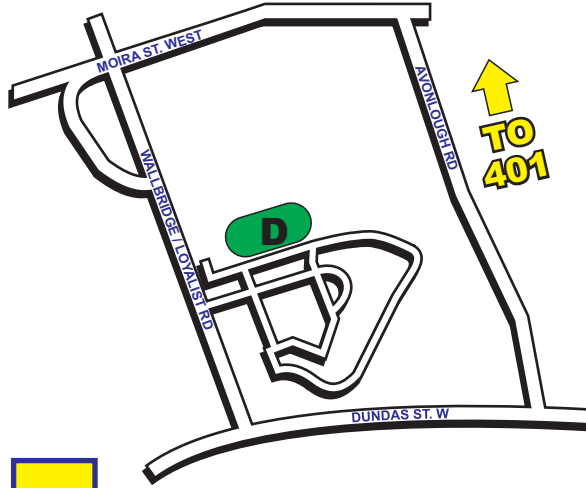

- A-B-C M.A. Sills Park (3) fields
- D Loyalist College (1) field
- E-F Zwicks Park (2) fields
- G Bridge St (1) field
- H Quinte H.S. (1) field
- J Moira H.S. (1) field
- HOST HOTEL

MAIN FIELDS M.A. SILL'S PARK

**FIELDS
A - B - C**

**19 Harder Dr.
Parking Off Palmer Rd.**

LOYALIST COLLEGE

FIELD D

**376 Wallbridge Loyalist Road
Parking Off Wallbridge Loyalist**

ZWICK'S PARK

FIELDS E - F

**Baybridge & Dundas St. West
Parking Off Mary St**

BRIDGE STREET

FIELD G

**351 Bridge St.
Parking Off Bridge St.**

QUINTE HIGH SCHOOL

FIELD H

**43 College St. West
Parking Behind Quinte H.S.**

MOIRA HIGH SCHOOL

FIELD J

**275 Farley Ave @ Victoria Ave.
Parking Behind Moira H.S.**