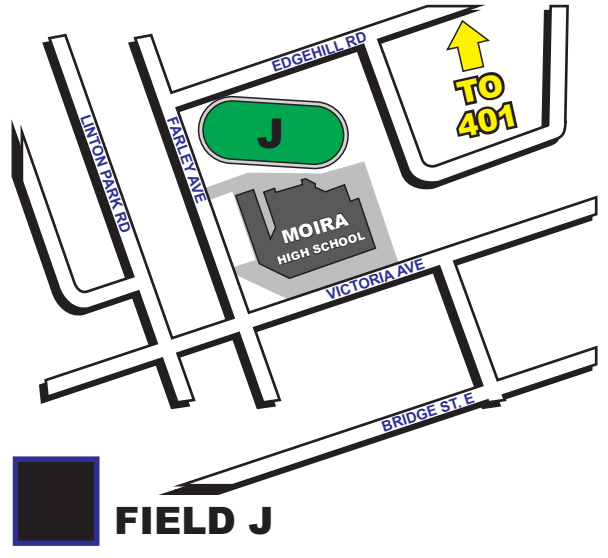

- A-B-C M.A. Sills Park (3) fields
- D Loyalist College (1) field
- E-F Zwicks Park (2) fields
- G Bridge St (1) field
- H Quinte H.S. (1) field
- J Moira H.S. (1) field
- HOST HOTEL

MAIN FIELDS M.A. SILL'S PARK

**FIELDS
A - B - C**

**19 Harder Dr.
Parking Off Palmer Rd.**

LOYALIST COLLEGE

FIELD D

**376 Wallbridge Loyalist Road
Parking Off Wallbridge Loyalist**

ZWICK'S PARK

FIELDS E - F

**Baybridge & Dundas St. West
Parking Off Mary St**

BRIDGE STREET

FIELD G

**351 Bridge St.
Parking Off Bridge St.**

QUINTE HIGH SCHOOL

FIELD H

**43 College St. West
Parking Behind Quinte H.S.**

MOIRA HIGH SCHOOL

FIELD J

**275 Farley Ave @ Victoria Ave.
Parking Behind Moira H.S.**