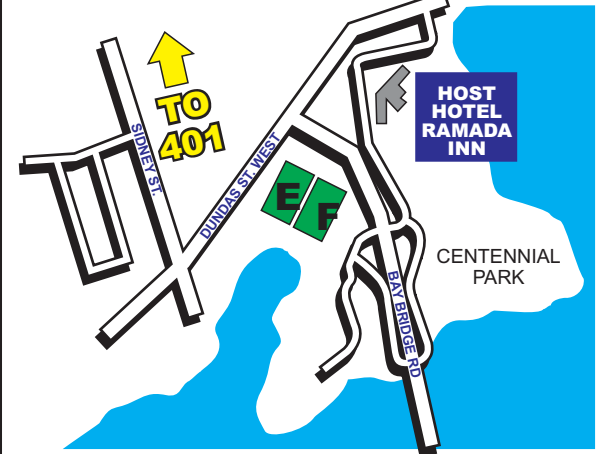

- A-B-C M.A. Sills Park (3) fields
- D Loyalist College (1) field
- E-F Zwicks Park (2) fields
- G Bridge St (1) field
- H Quinte H.S. (1) field
- J Moira H.S. (1) field
- HOST HOTEL

MAIN FIELDS M.A. SILL'S PARK

**FIELDS
A - B - C**

**19 Harder Dr.
Parking Off Palmer Rd.**

LOYALIST COLLEGE

FIELD D

**376 Wallbridge Loyalist Road
Parking Off Wallbridge Loyalist**

ZWICK'S PARK

FIELDS E - F

**Baybridge & Dundas St. West
Parking Off Mary St**

BRIDGE STREET

FIELD G

**351 Bridge St.
Parking Off Bridge St.**

QUINTE HIGH SCHOOL

FIELD H

**43 College St. West
Parking Behind Quinte H.S.**

MOIRA HIGH SCHOOL

FIELD J

**275 Farley Ave @ Victoria Ave.
Parking Behind Moira H.S.**