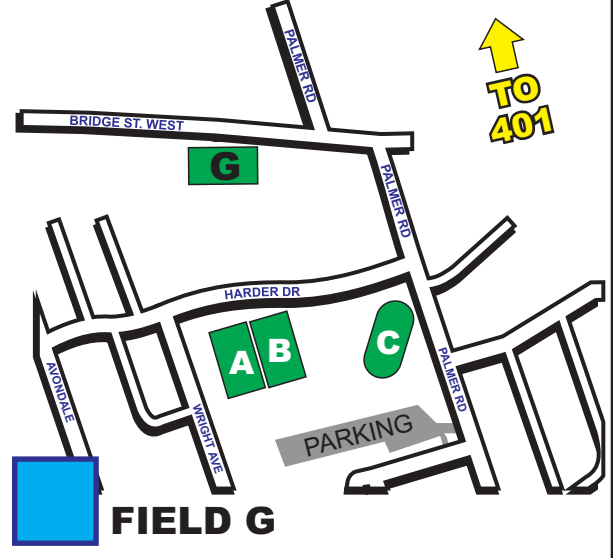

- A-B-C M.A. Sills Park (3) fields
- D Loyalist College (1) field
- E-F Zwicks Park (2) fields
- G Bridge St (1) field
- H Quinte H.S. (1) field
- J Moira H.S. (1) field
- HOST HOTEL

MAIN FIELDS M.A. SILL'S PARK

**FIELDS
A - B - C**

**19 Harder Dr.
Parking Off Palmer Rd.**

LOYALIST COLLEGE

FIELD D

**376 Wallbridge Loyalist Road
Parking Off Wallbridge Loyalist**

ZWICK'S PARK

FIELDS E - F

**Baybridge & Dundas St. West
Parking Off Mary St**

BRIDGE STREET

FIELD G

**351 Bridge St.
Parking Off Bridge St.**

QUINTE HIGH SCHOOL

FIELD H

**43 College St. West
Parking Behind Quinte H.S.**

MOIRA HIGH SCHOOL

FIELD J

**275 Farley Ave @ Victoria Ave.
Parking Behind Moira H.S.**